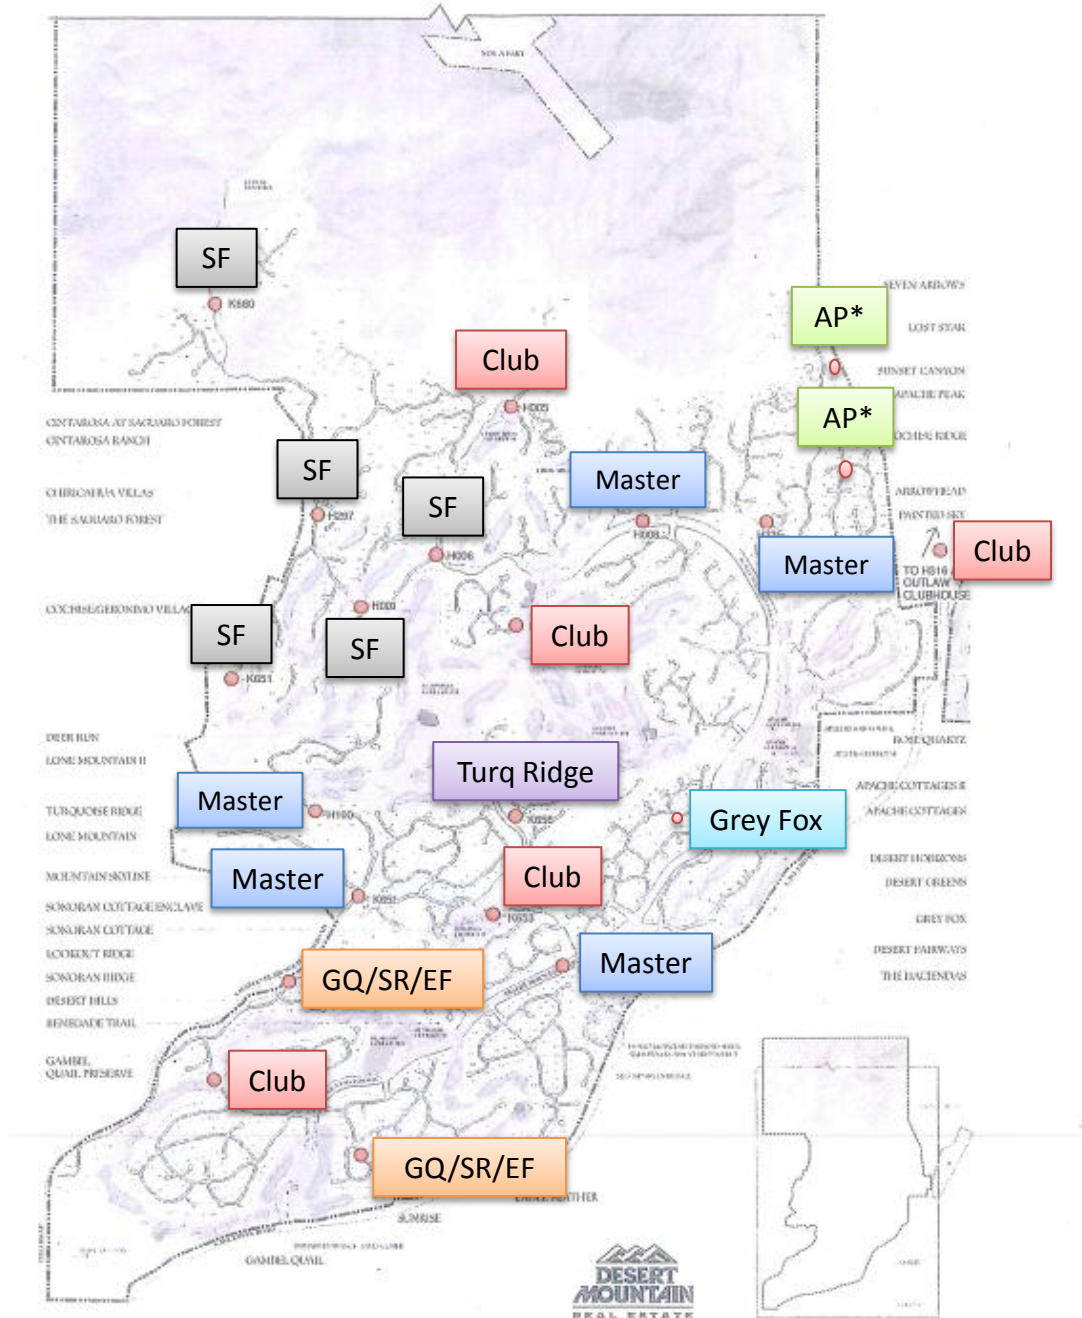

CONCEPTUAL DEVELOPMENT PLAN

Cell Tower Placement Throughout Desert Mountain

Master:	5
SF:	5
DM Club:	5
GQ/SR/EF:	2
Turq. Ridge:	1
Apache Pk*:	2
Grey Fox:	<u>1</u>
TOTAL	21

**Proposed*